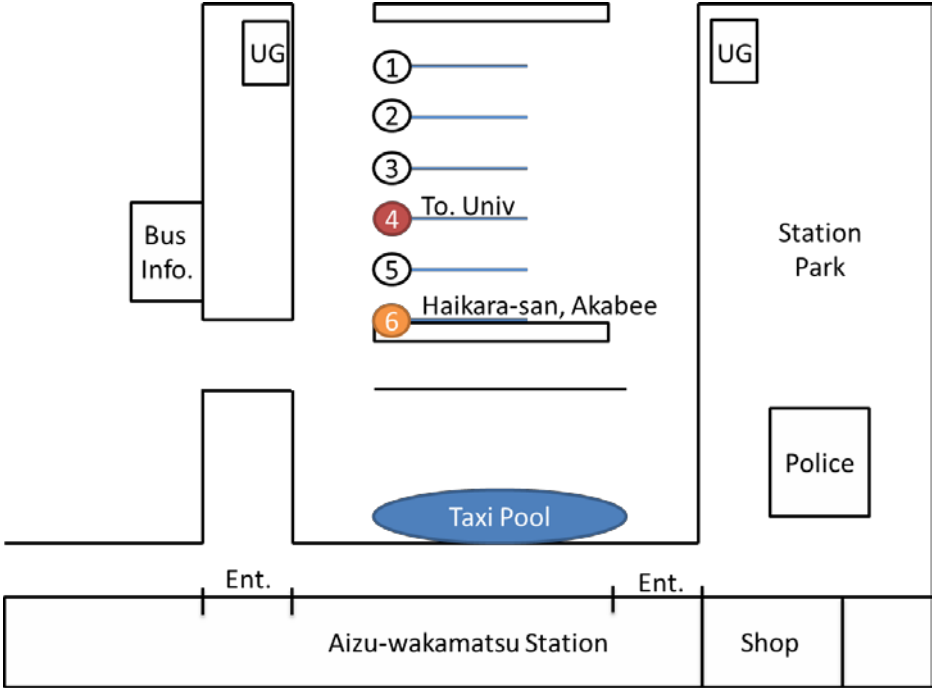

Aizu-wakamatsu Station Map

The Color of Aizu Bus

Bus Schedule for Site Seeing (Haikara-san Bus & Akabee Bus):

Aizu-Wakamatsu has a lot of historical site seeing place. We have excursion tour in Nov. 5. However, if you cannot join excursion or you want to go there freely, Please refer Bus schedule.