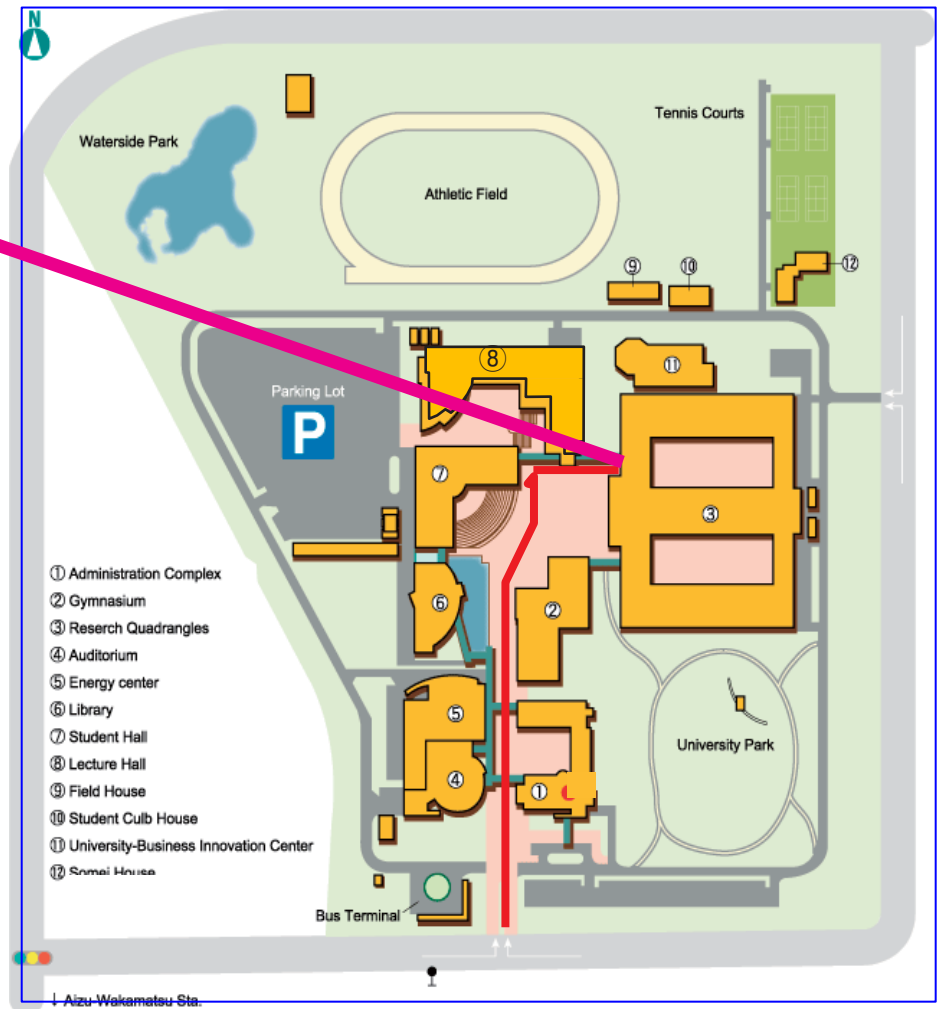

Campus Map

Meeting Place:
Research Quadrangles