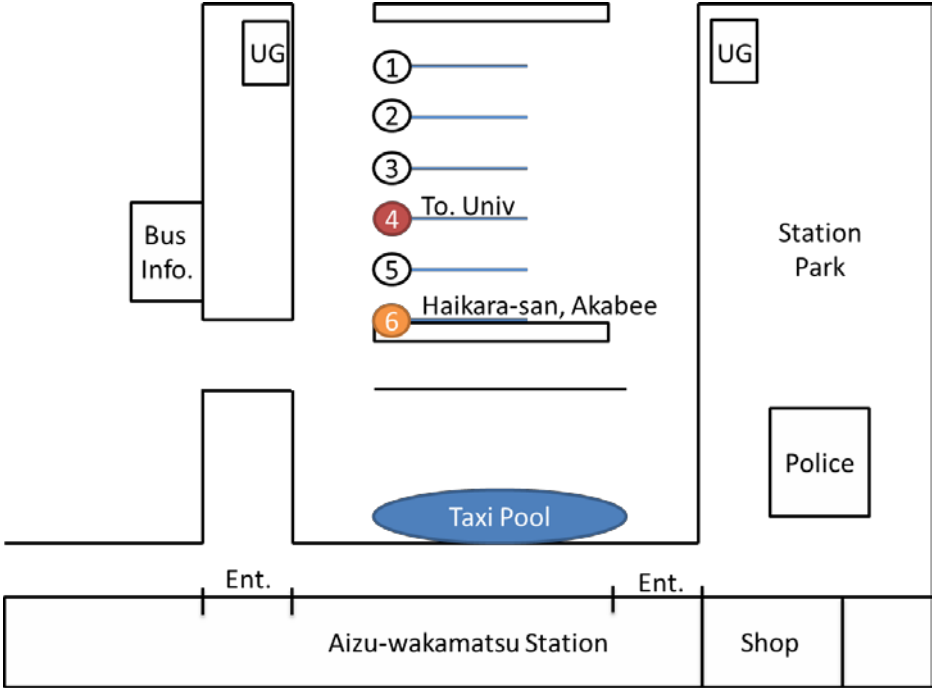

# Aizu-wakamatsu Station Map

The Color of Aizu Bus